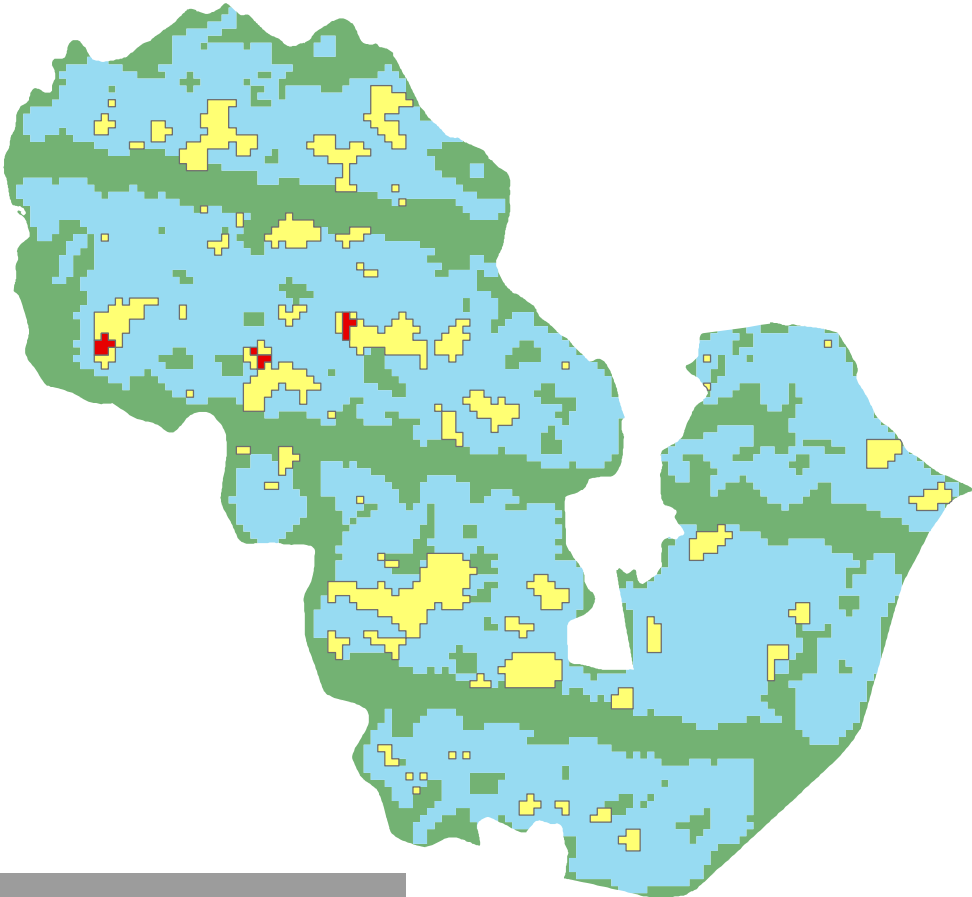

COLD FIRE BURN SERVERITY MAP 2016

Legend

cold_fire_barcode_soil_severity_final_acres

soil_burn

- High
- Low
- Moderate
- unburned or no data