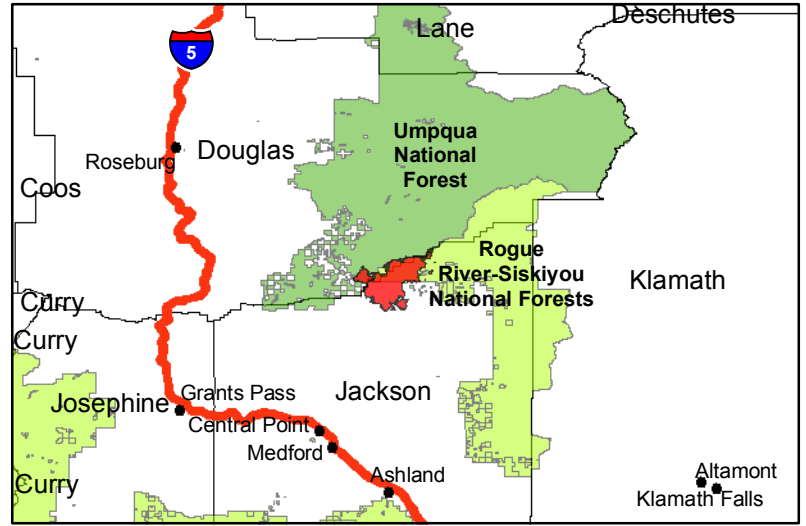

South Umpqua Complex - Miles Final Soil Burn Severity - September 14, 2018

Severity	Acres
High	1,133
Moderate	9,918
Low	26,948
Unburned	1,086

This product is reproduced from information prepared by

the USDA, Forest Service or from other suppliers. The Forest Service cannot assure the reliability or suitability of this information for a particular purpose. The data and product accuracy may vary due to compilation from various sources, including modeling and interpretation, and may not meet National Map Accuracy Standards. This information may be updated, corrected or otherwise modified without notification.