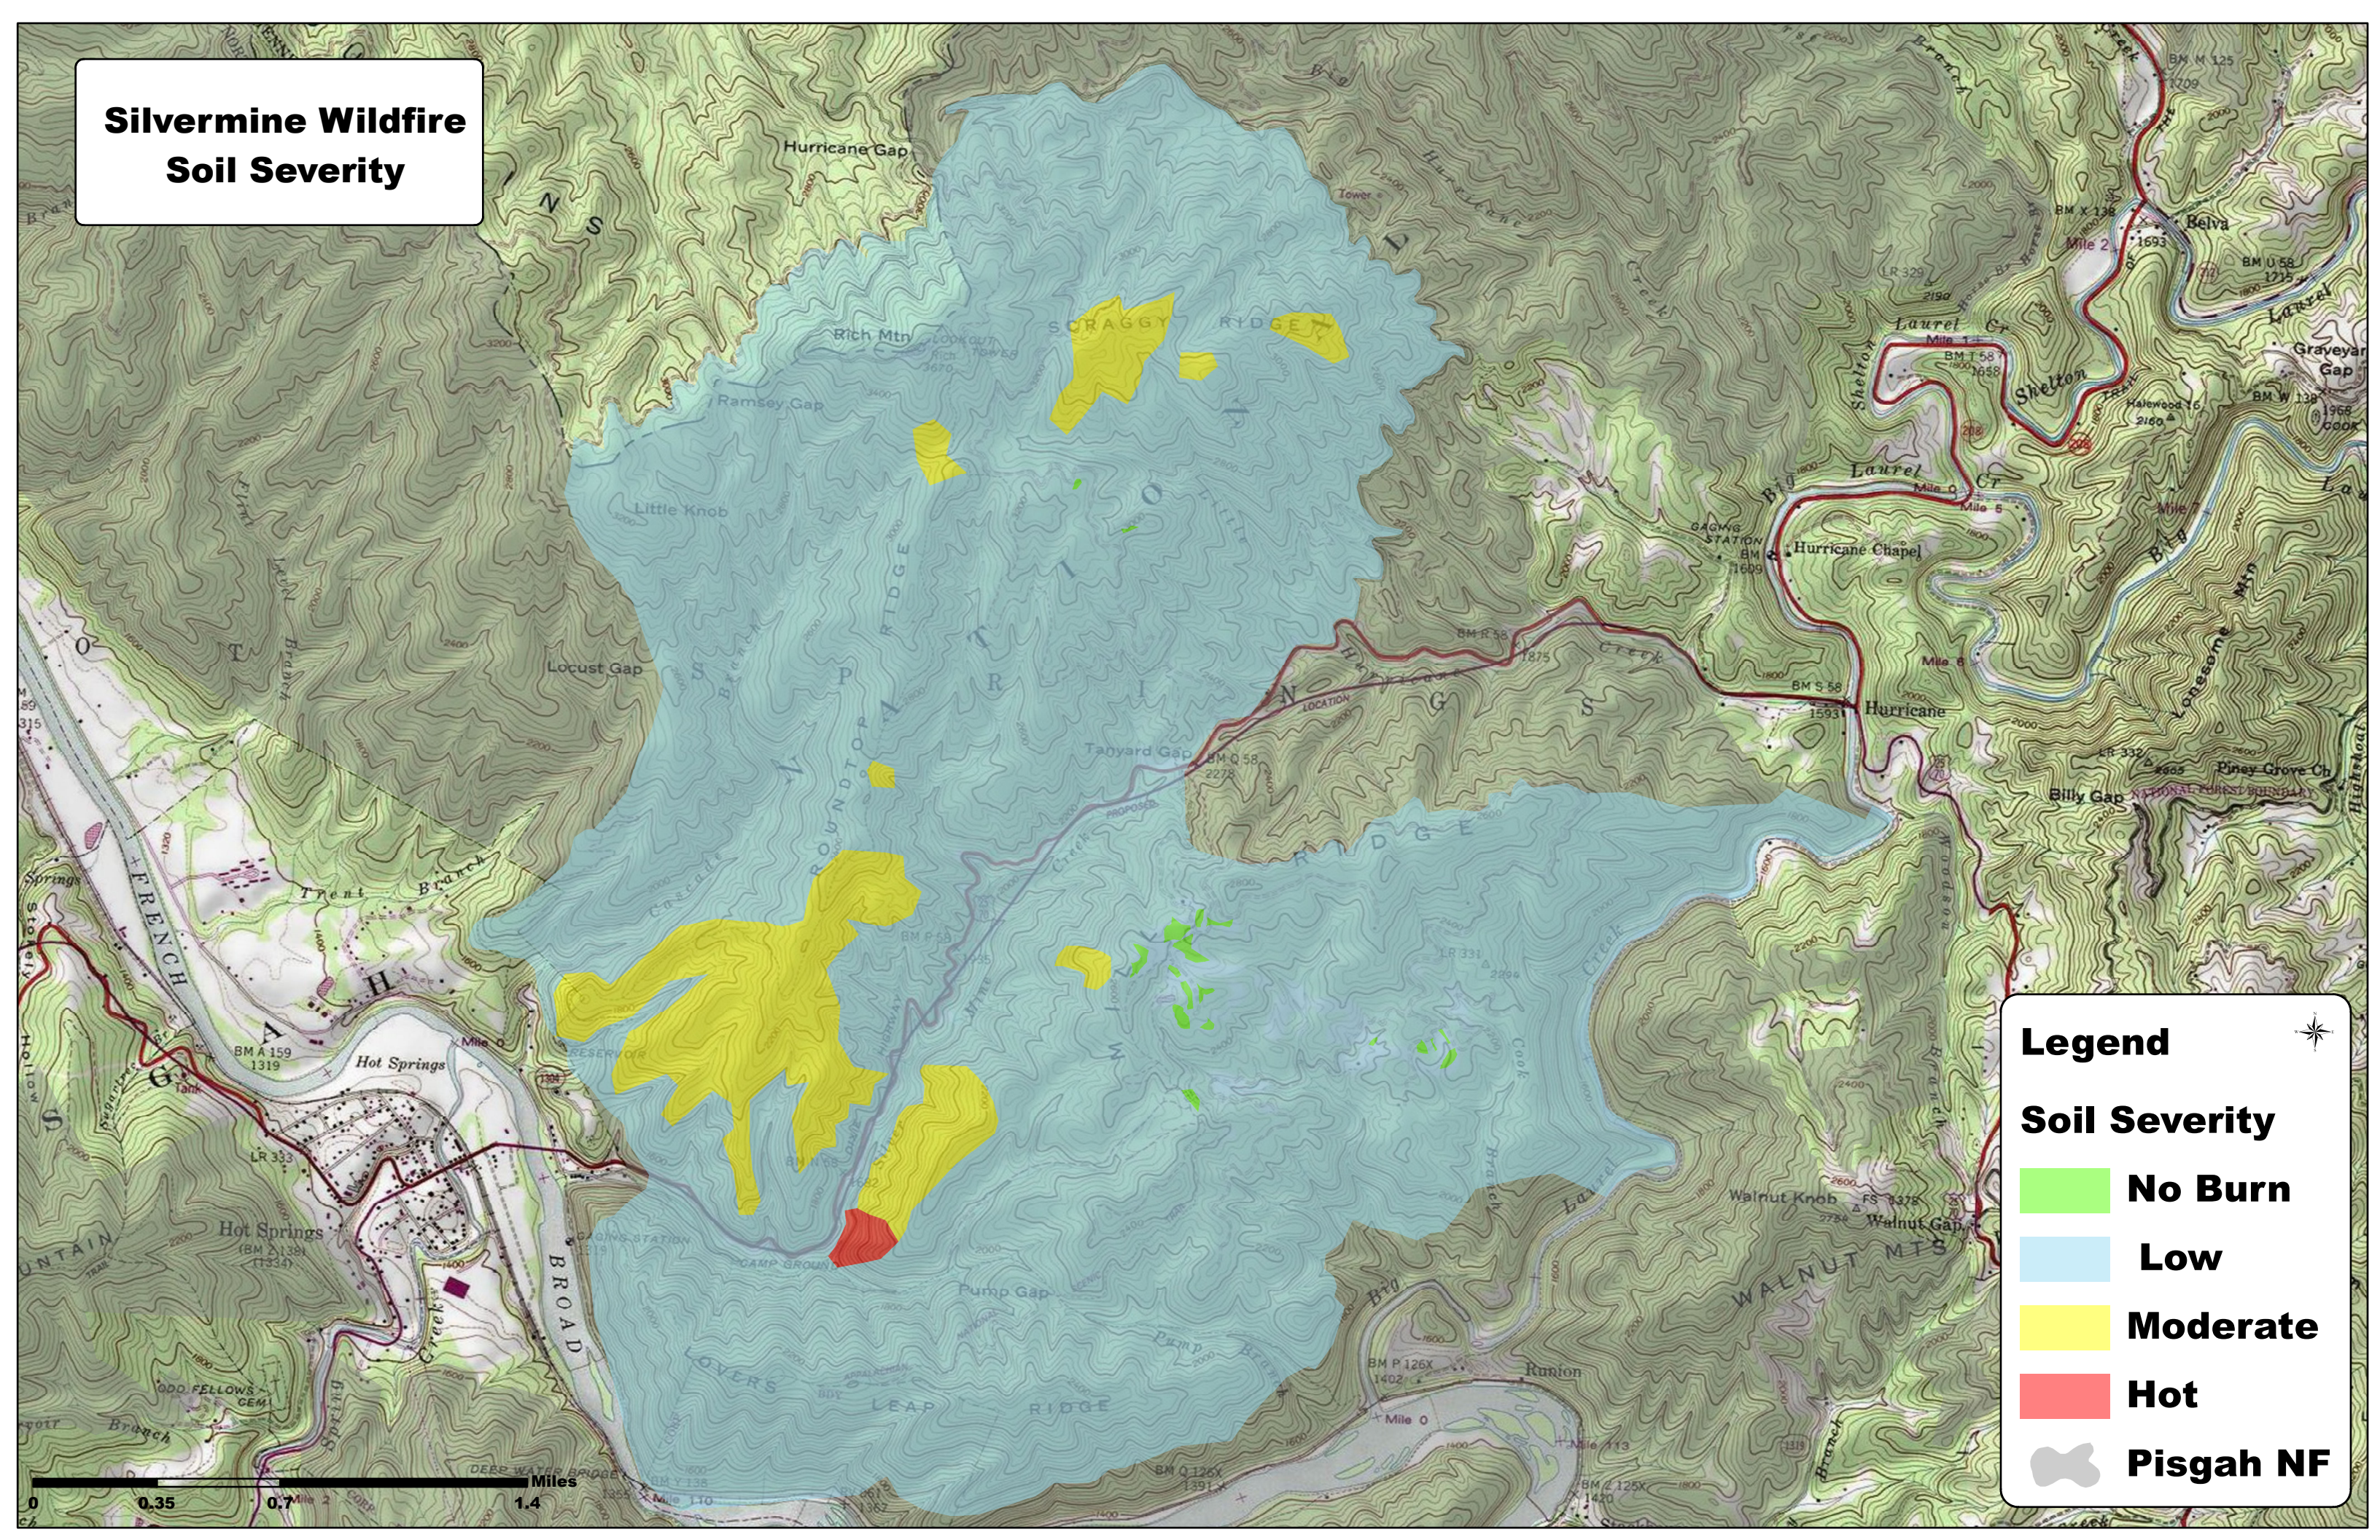

Silvermine Wildfire Soil Severity

Legend

Soil Severity

-  **No Burn**
-  **Low**
-  **Moderate**
-  **Hot**
-  **Pisgah NF**