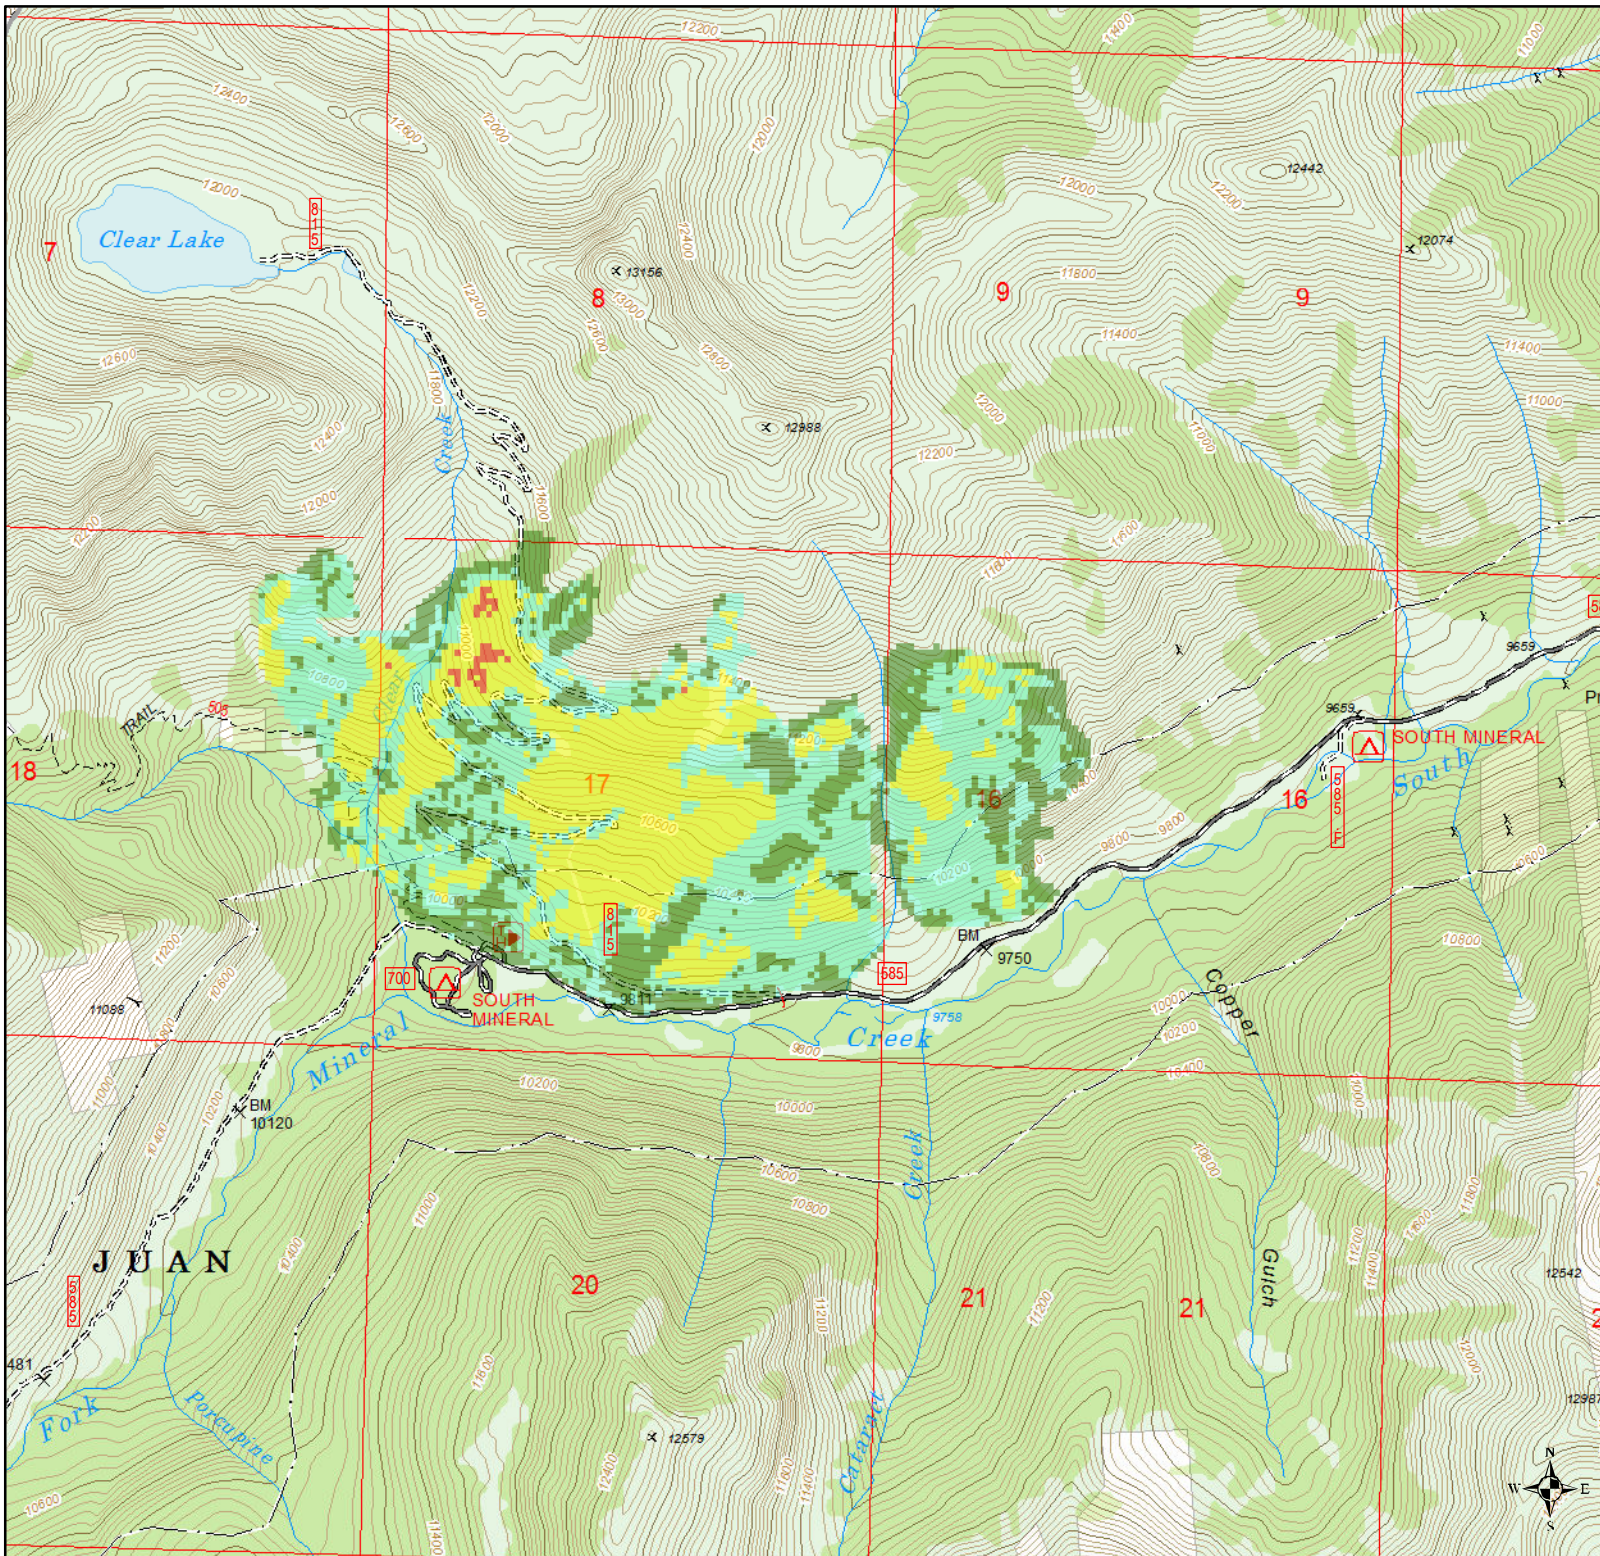

Burned Area Emergency Response

Ice BAER

Columbine Ranger District
San Juan National Forest
11/6/2020

Legend

Soil Burn Severity

- Very Low/Unburned - 143 Acres
- Low - 258 Acres
- Moderate - 192 Acres
- High - 4 Acres

Created Date: 11/6/2020

Map Disclaimer. The USFS attempts to use the most current and complete geospatial data available. Geospatial data accuracy varies by theme on the map. Using this map for other than its intended purpose may yield inaccurate or misleading results. The USFS reserves the right to correct, update or modify geospatial inputs without notification.