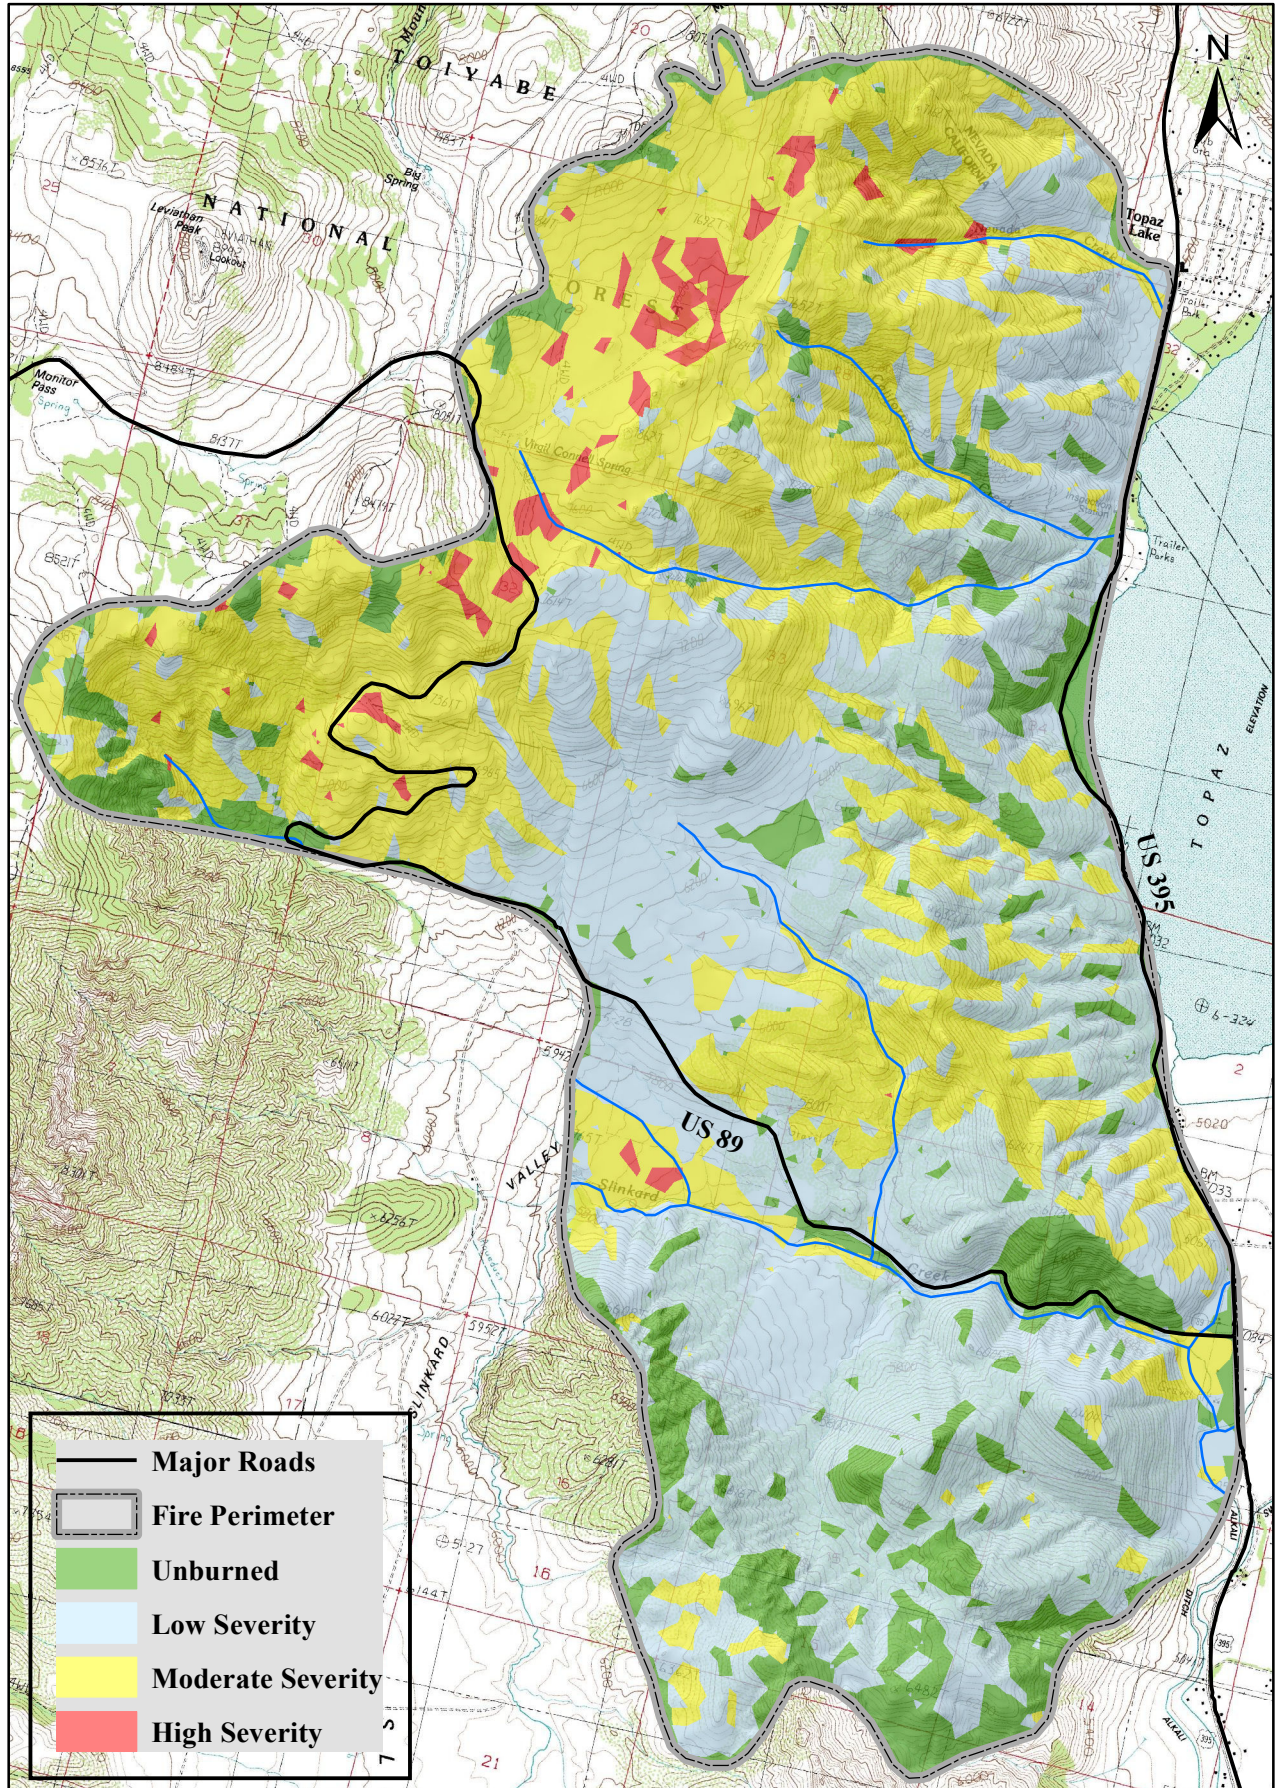

Slinkard Fire Burn Severity Map

- Major Roads
- ▭ Fire Perimeter
- Unburned
- Low Severity
- Moderate Severity
- High Severity

0 0.75 1.5 Miles