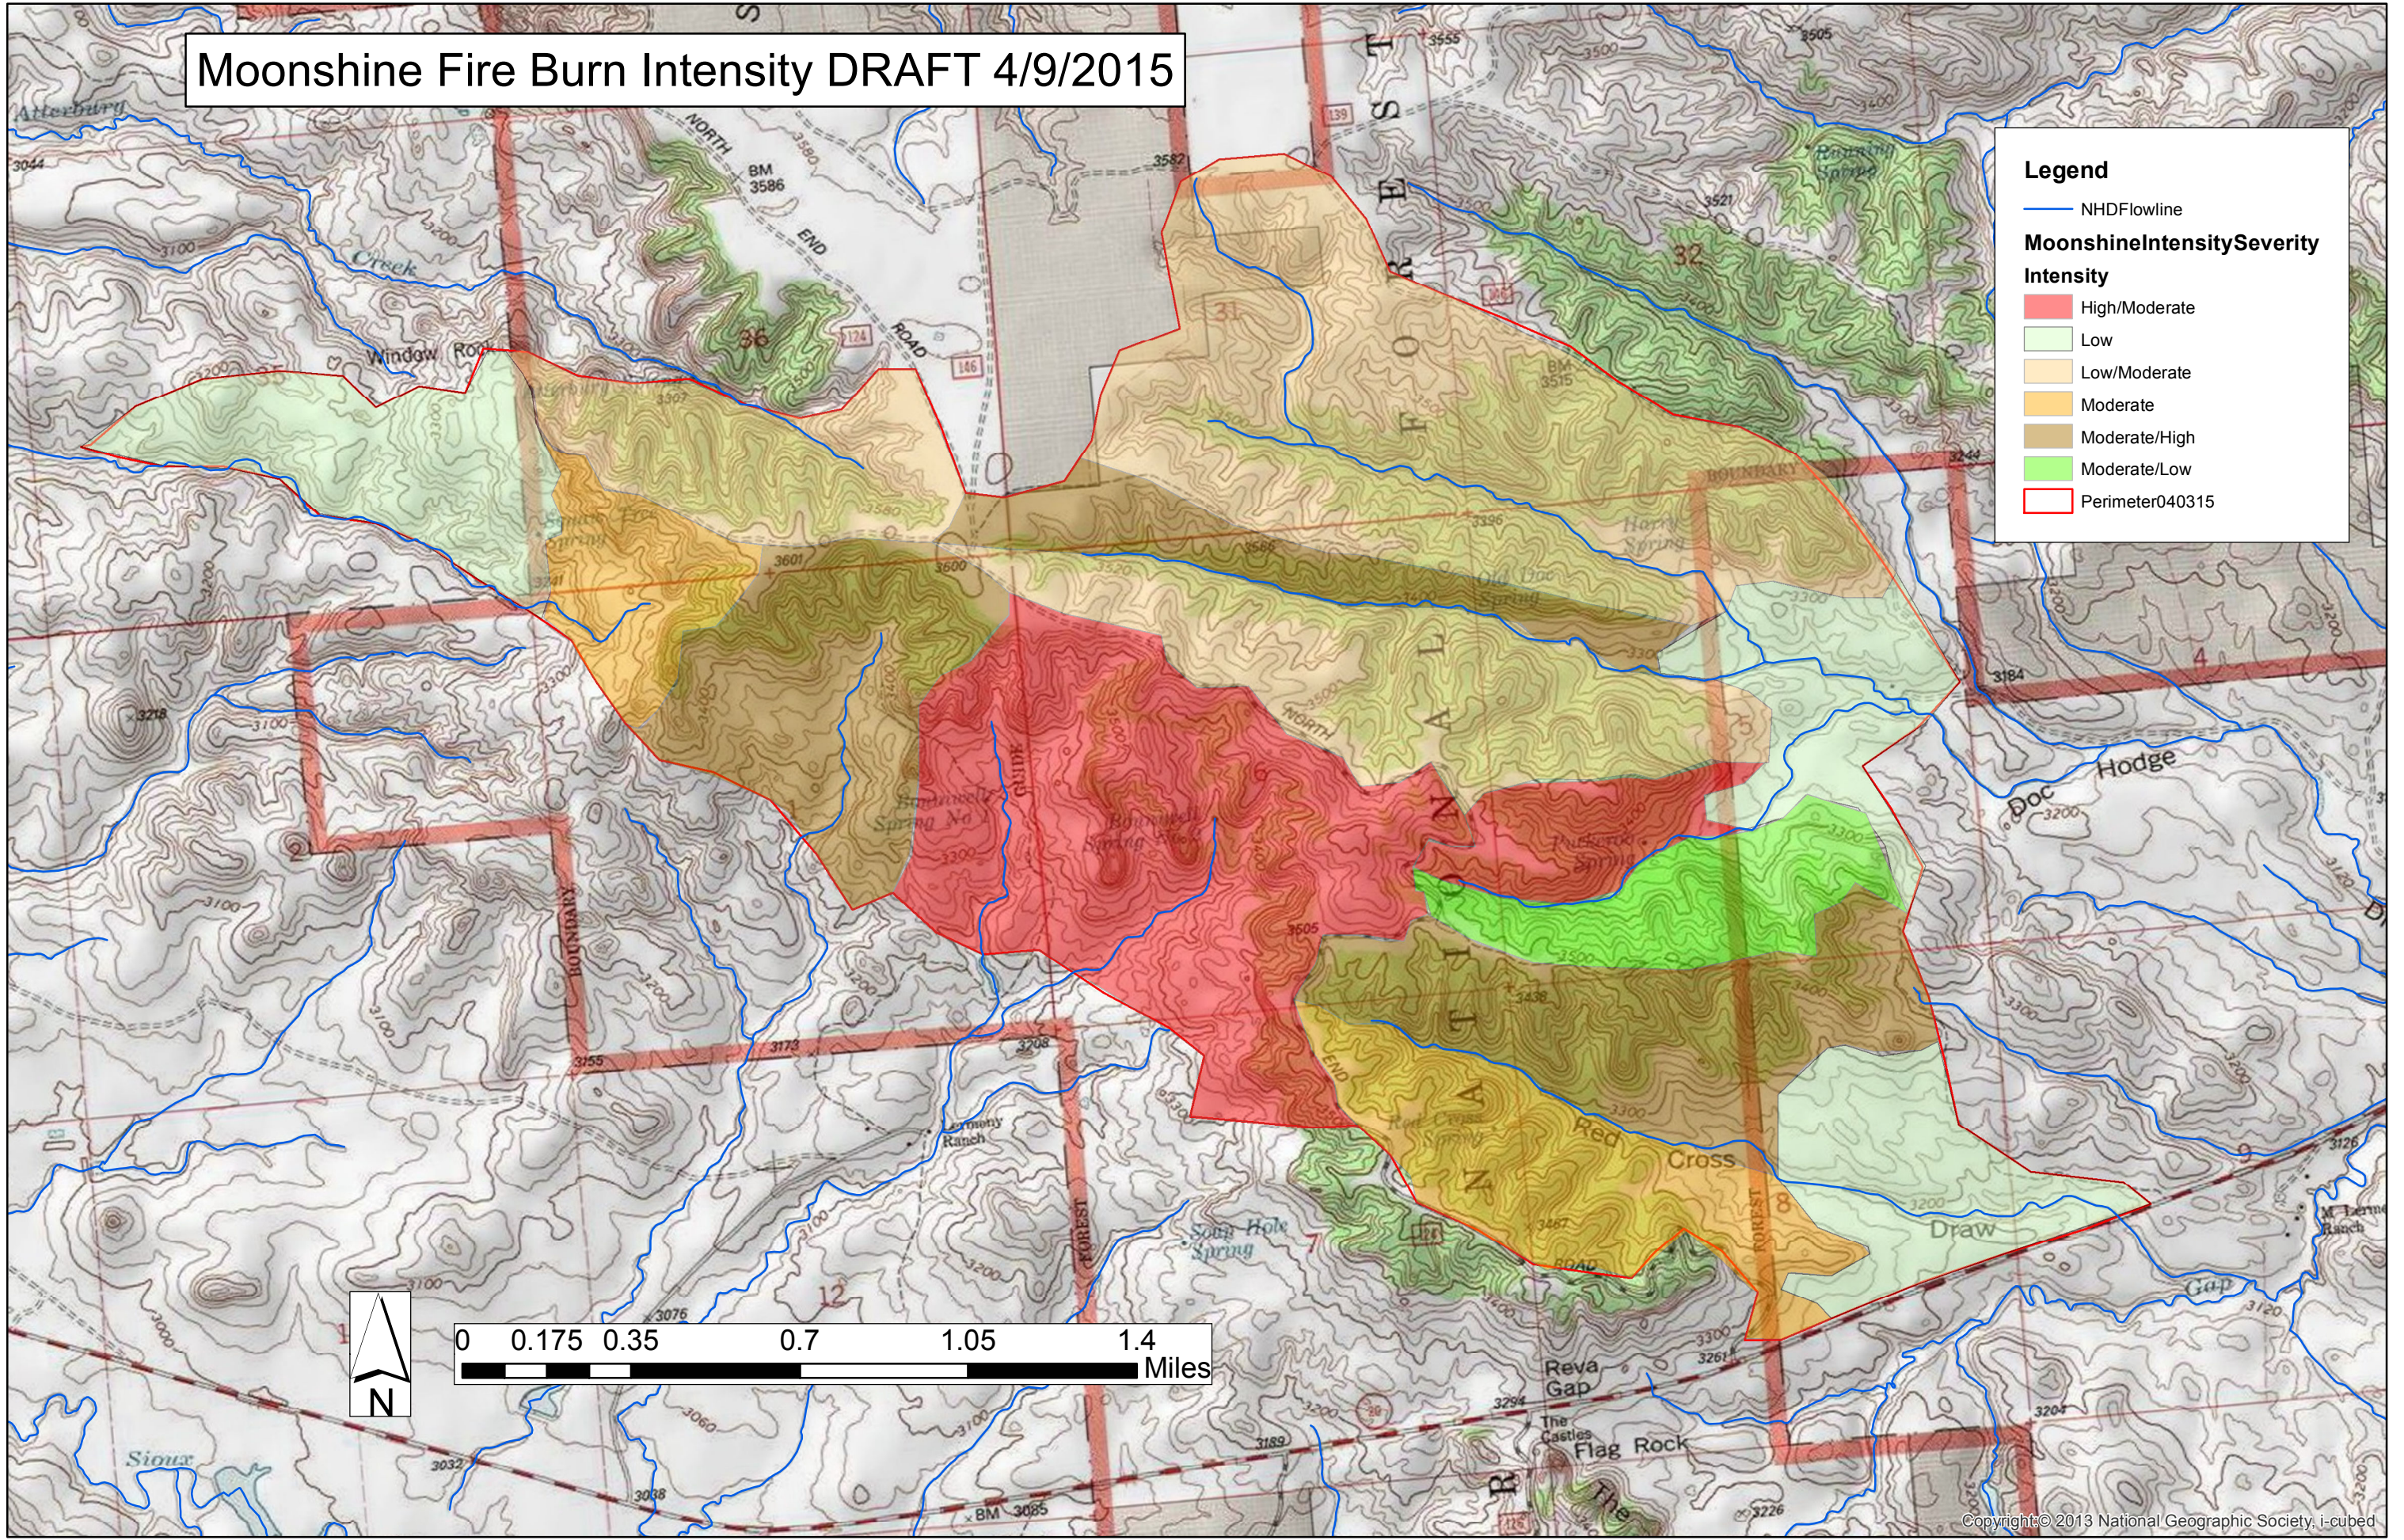

Moonshine Fire Burn Intensity DRAFT 4/9/2015

Legend

- NHDFlowline
- MoonshineIntensitySeverity**
- Intensity**
- High/Moderate
- Low
- Low/Moderate
- Moderate
- Moderate/High
- Moderate/Low
- Perimeter040315