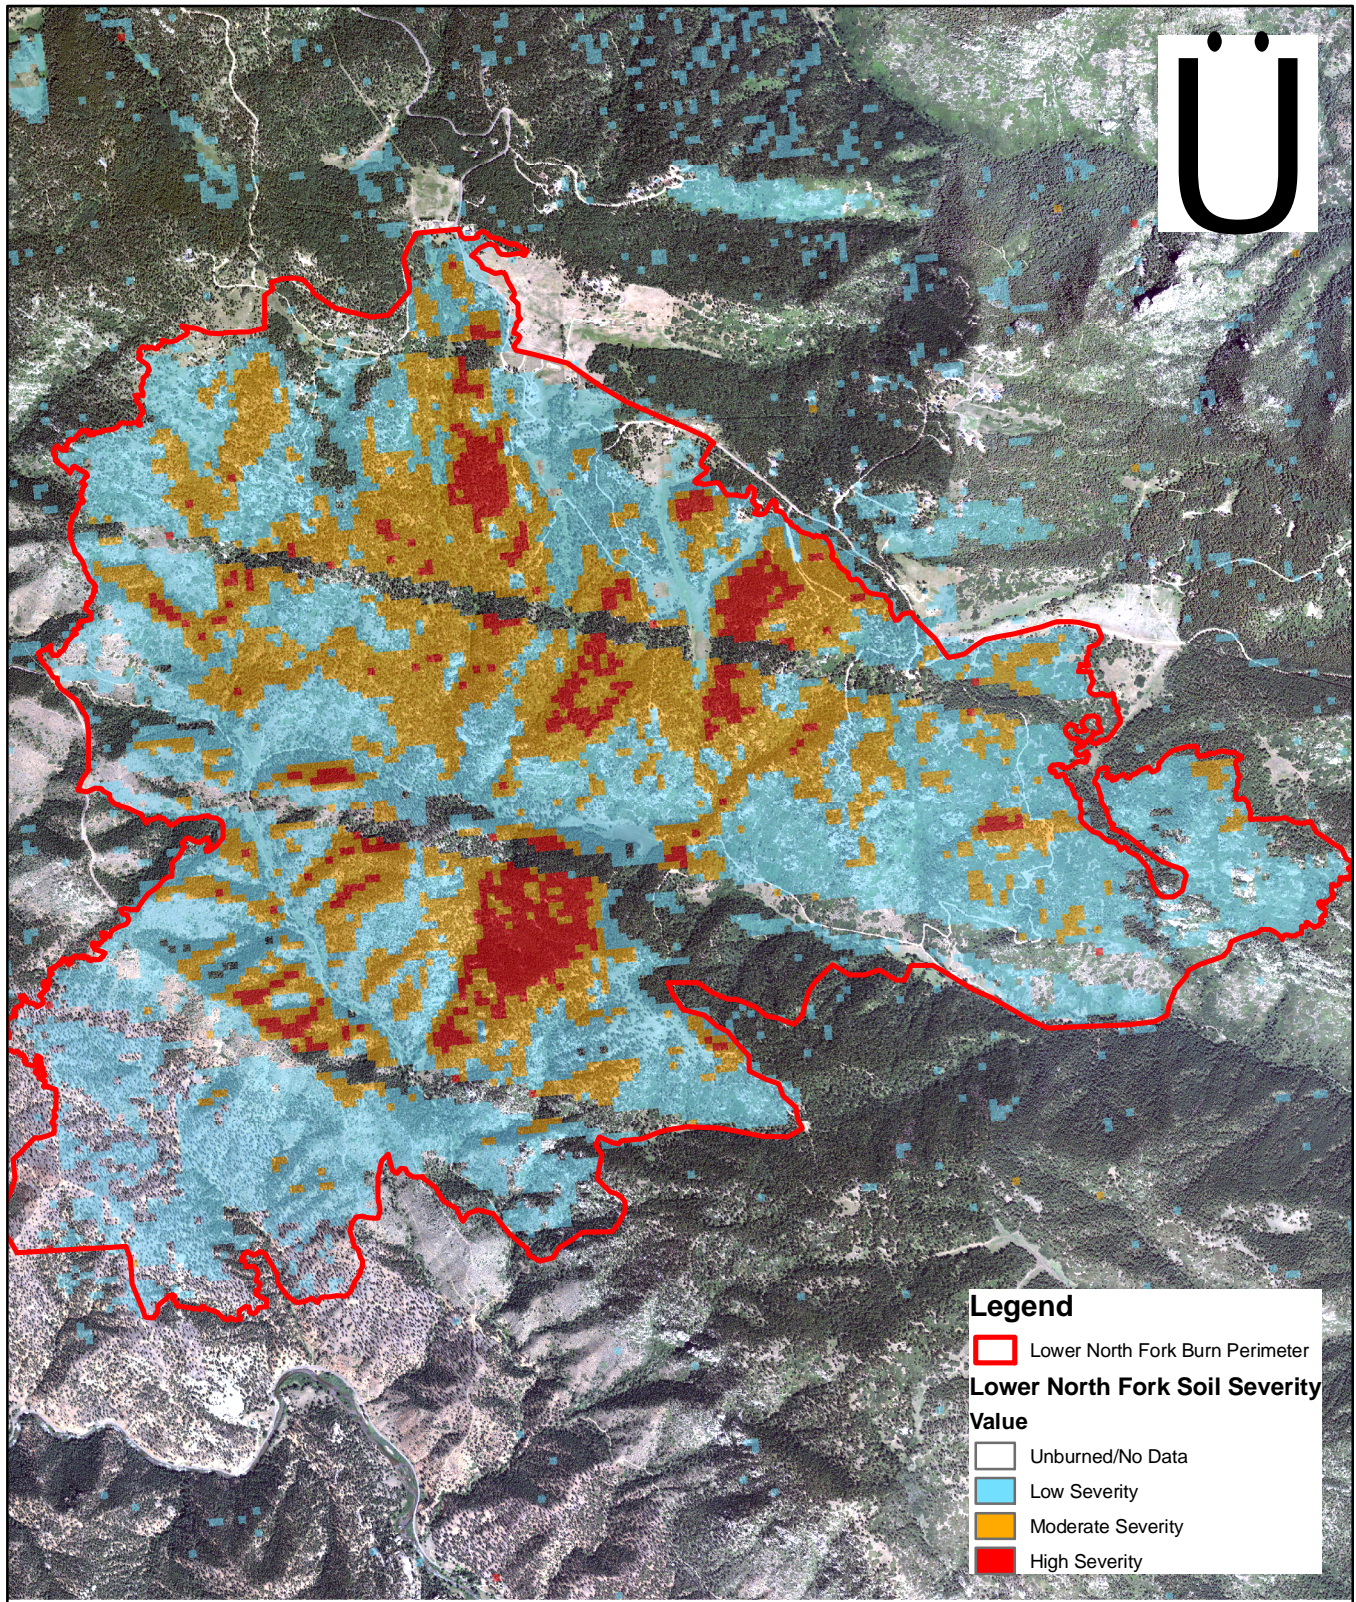

# Lower North Fork Fire Soil Severity

0 900 1,800 3,600 5,400 7,200 Feet