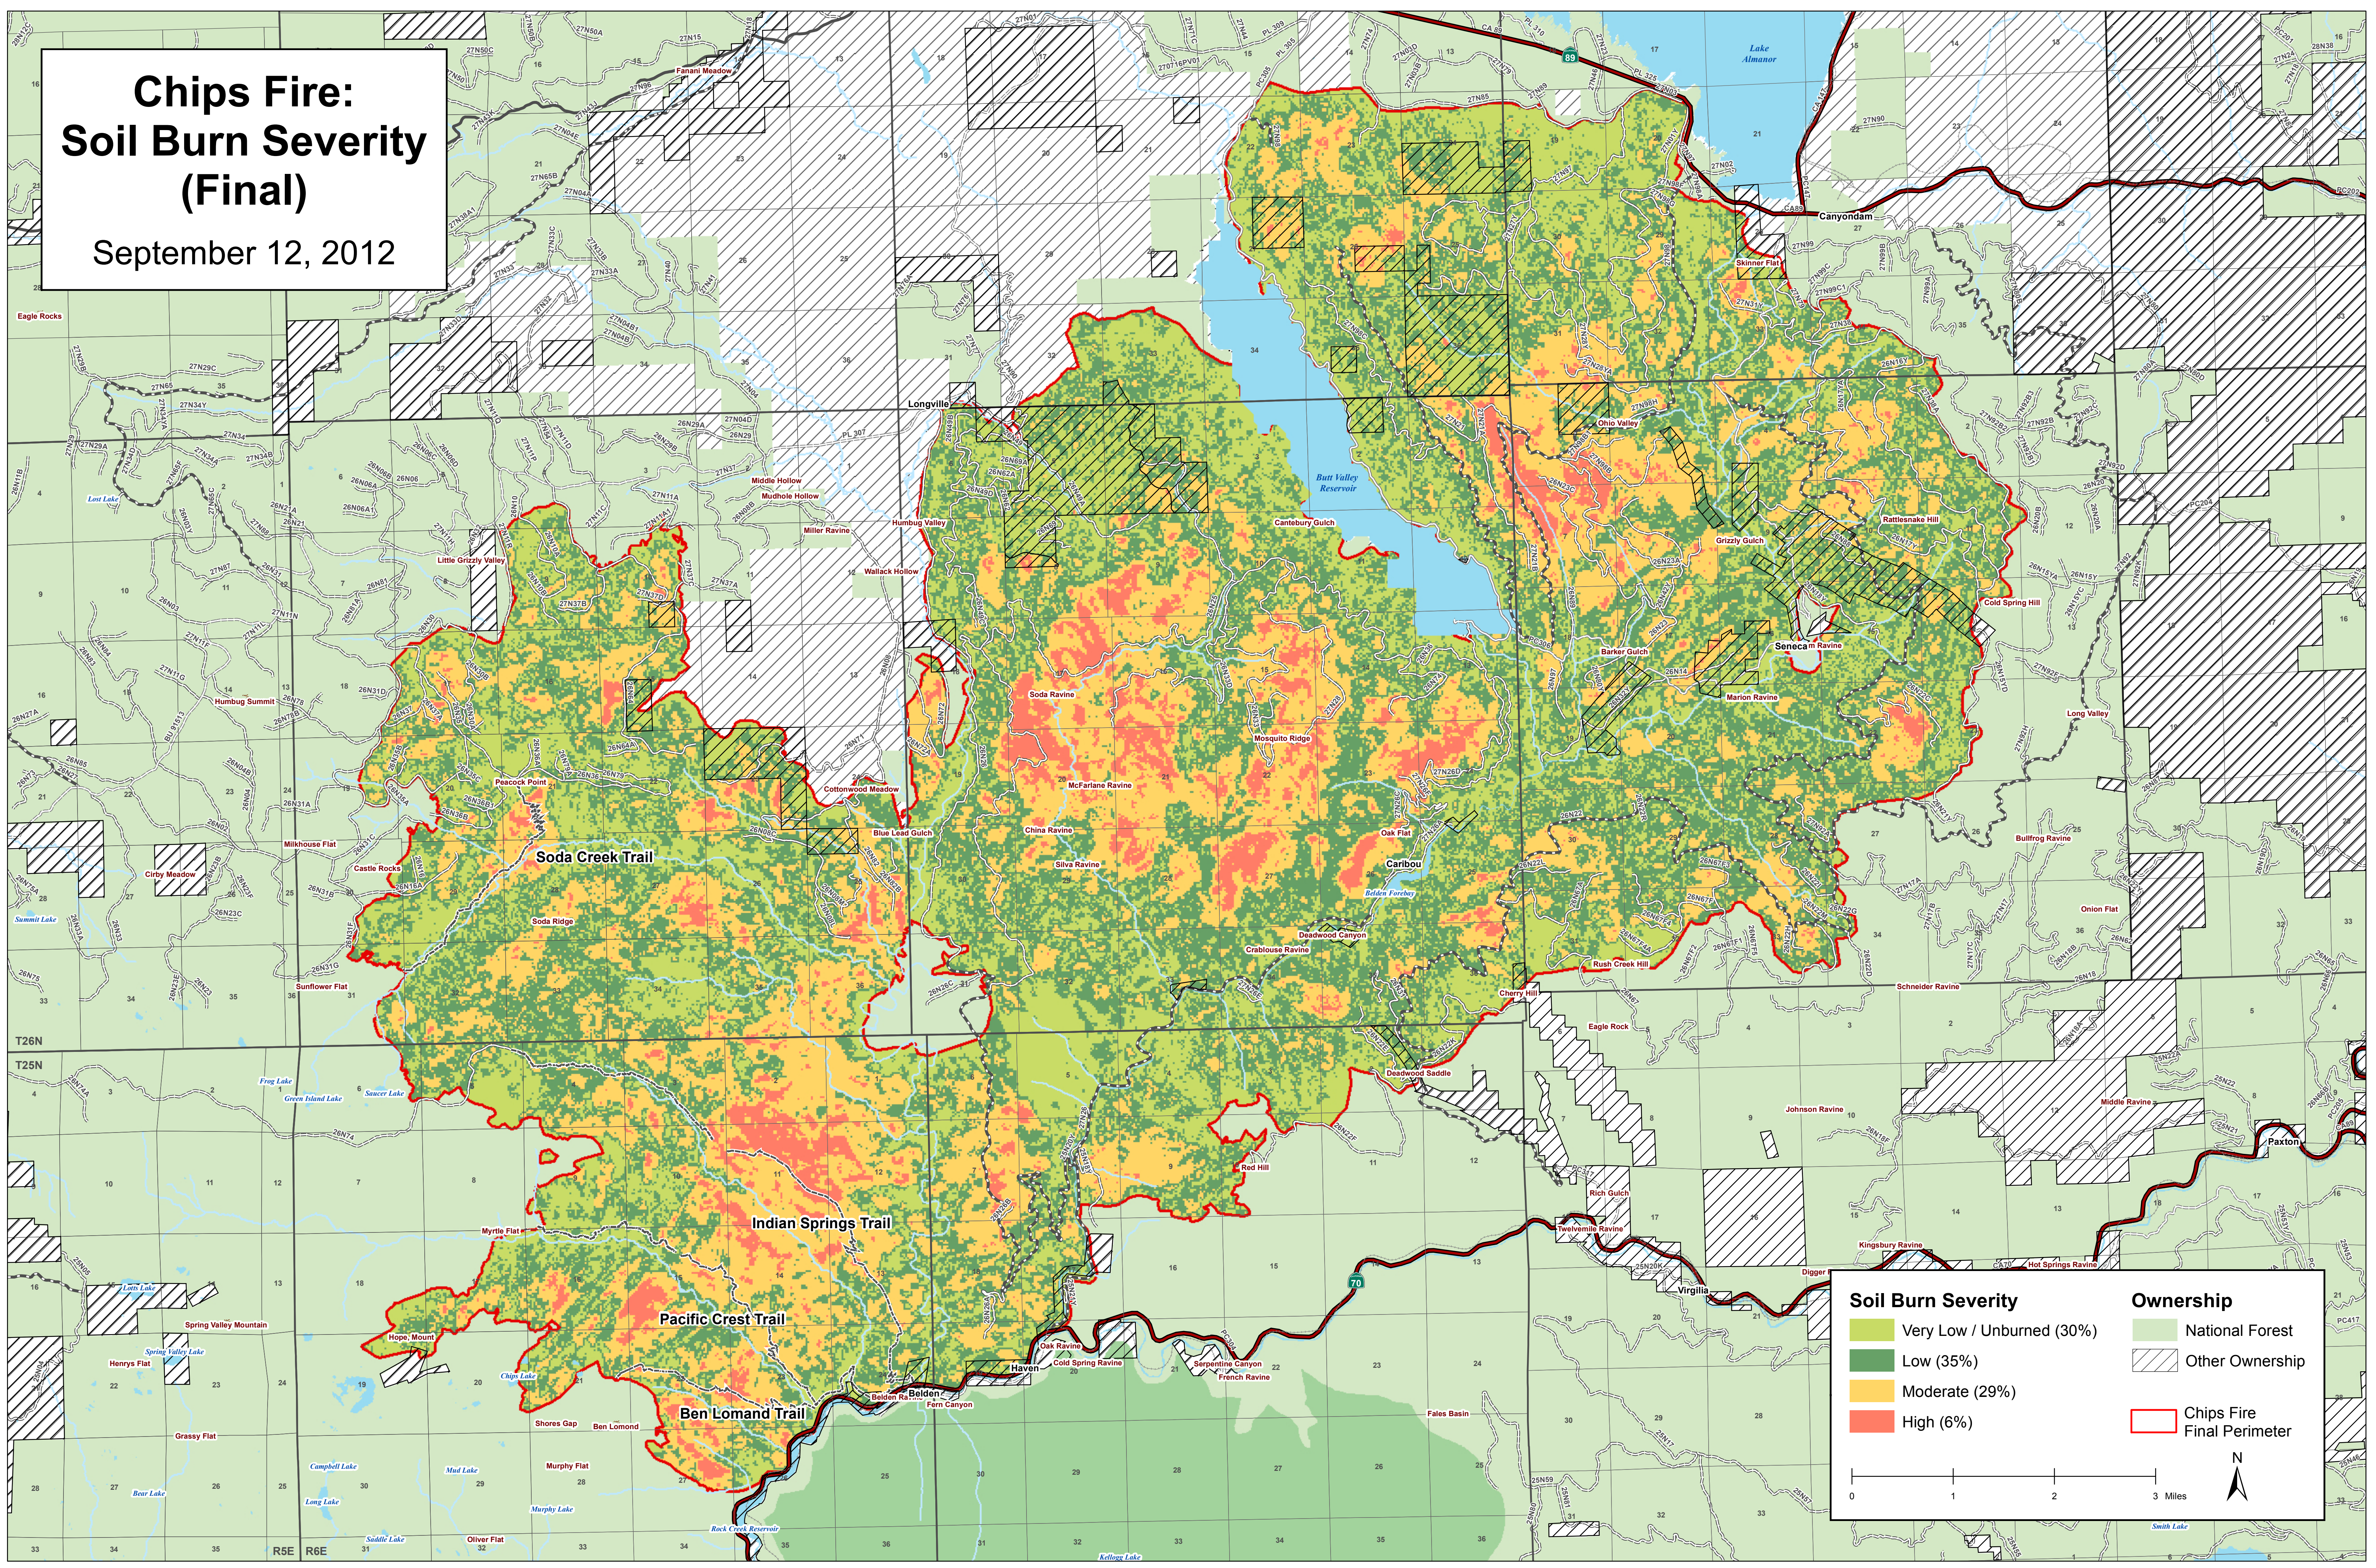

# Chips Fire: Soil Burn Severity (Final)

September 12, 2012

Soil Burn Severity		Ownership	
<span style="color: #90EE90;">■</span>	Very Low / Unburned (30%)	<span style="background-color: #90EE90; border: 1px solid black;">■</span>	National Forest
<span style="color: #3CB371;">■</span>	Low (35%)	<span style="border: 1px solid black; background: repeating-linear-gradient(45deg, transparent, transparent 2px, black 2px, black 4px);">■</span>	Other Ownership
<span style="color: #FFD700;">■</span>	Moderate (29%)	<span style="border: 2px solid red;">■</span>	Chips Fire Final Perimeter
<span style="color: #FF4500;">■</span>	High (6%)		

0 1 2 3 Miles

N