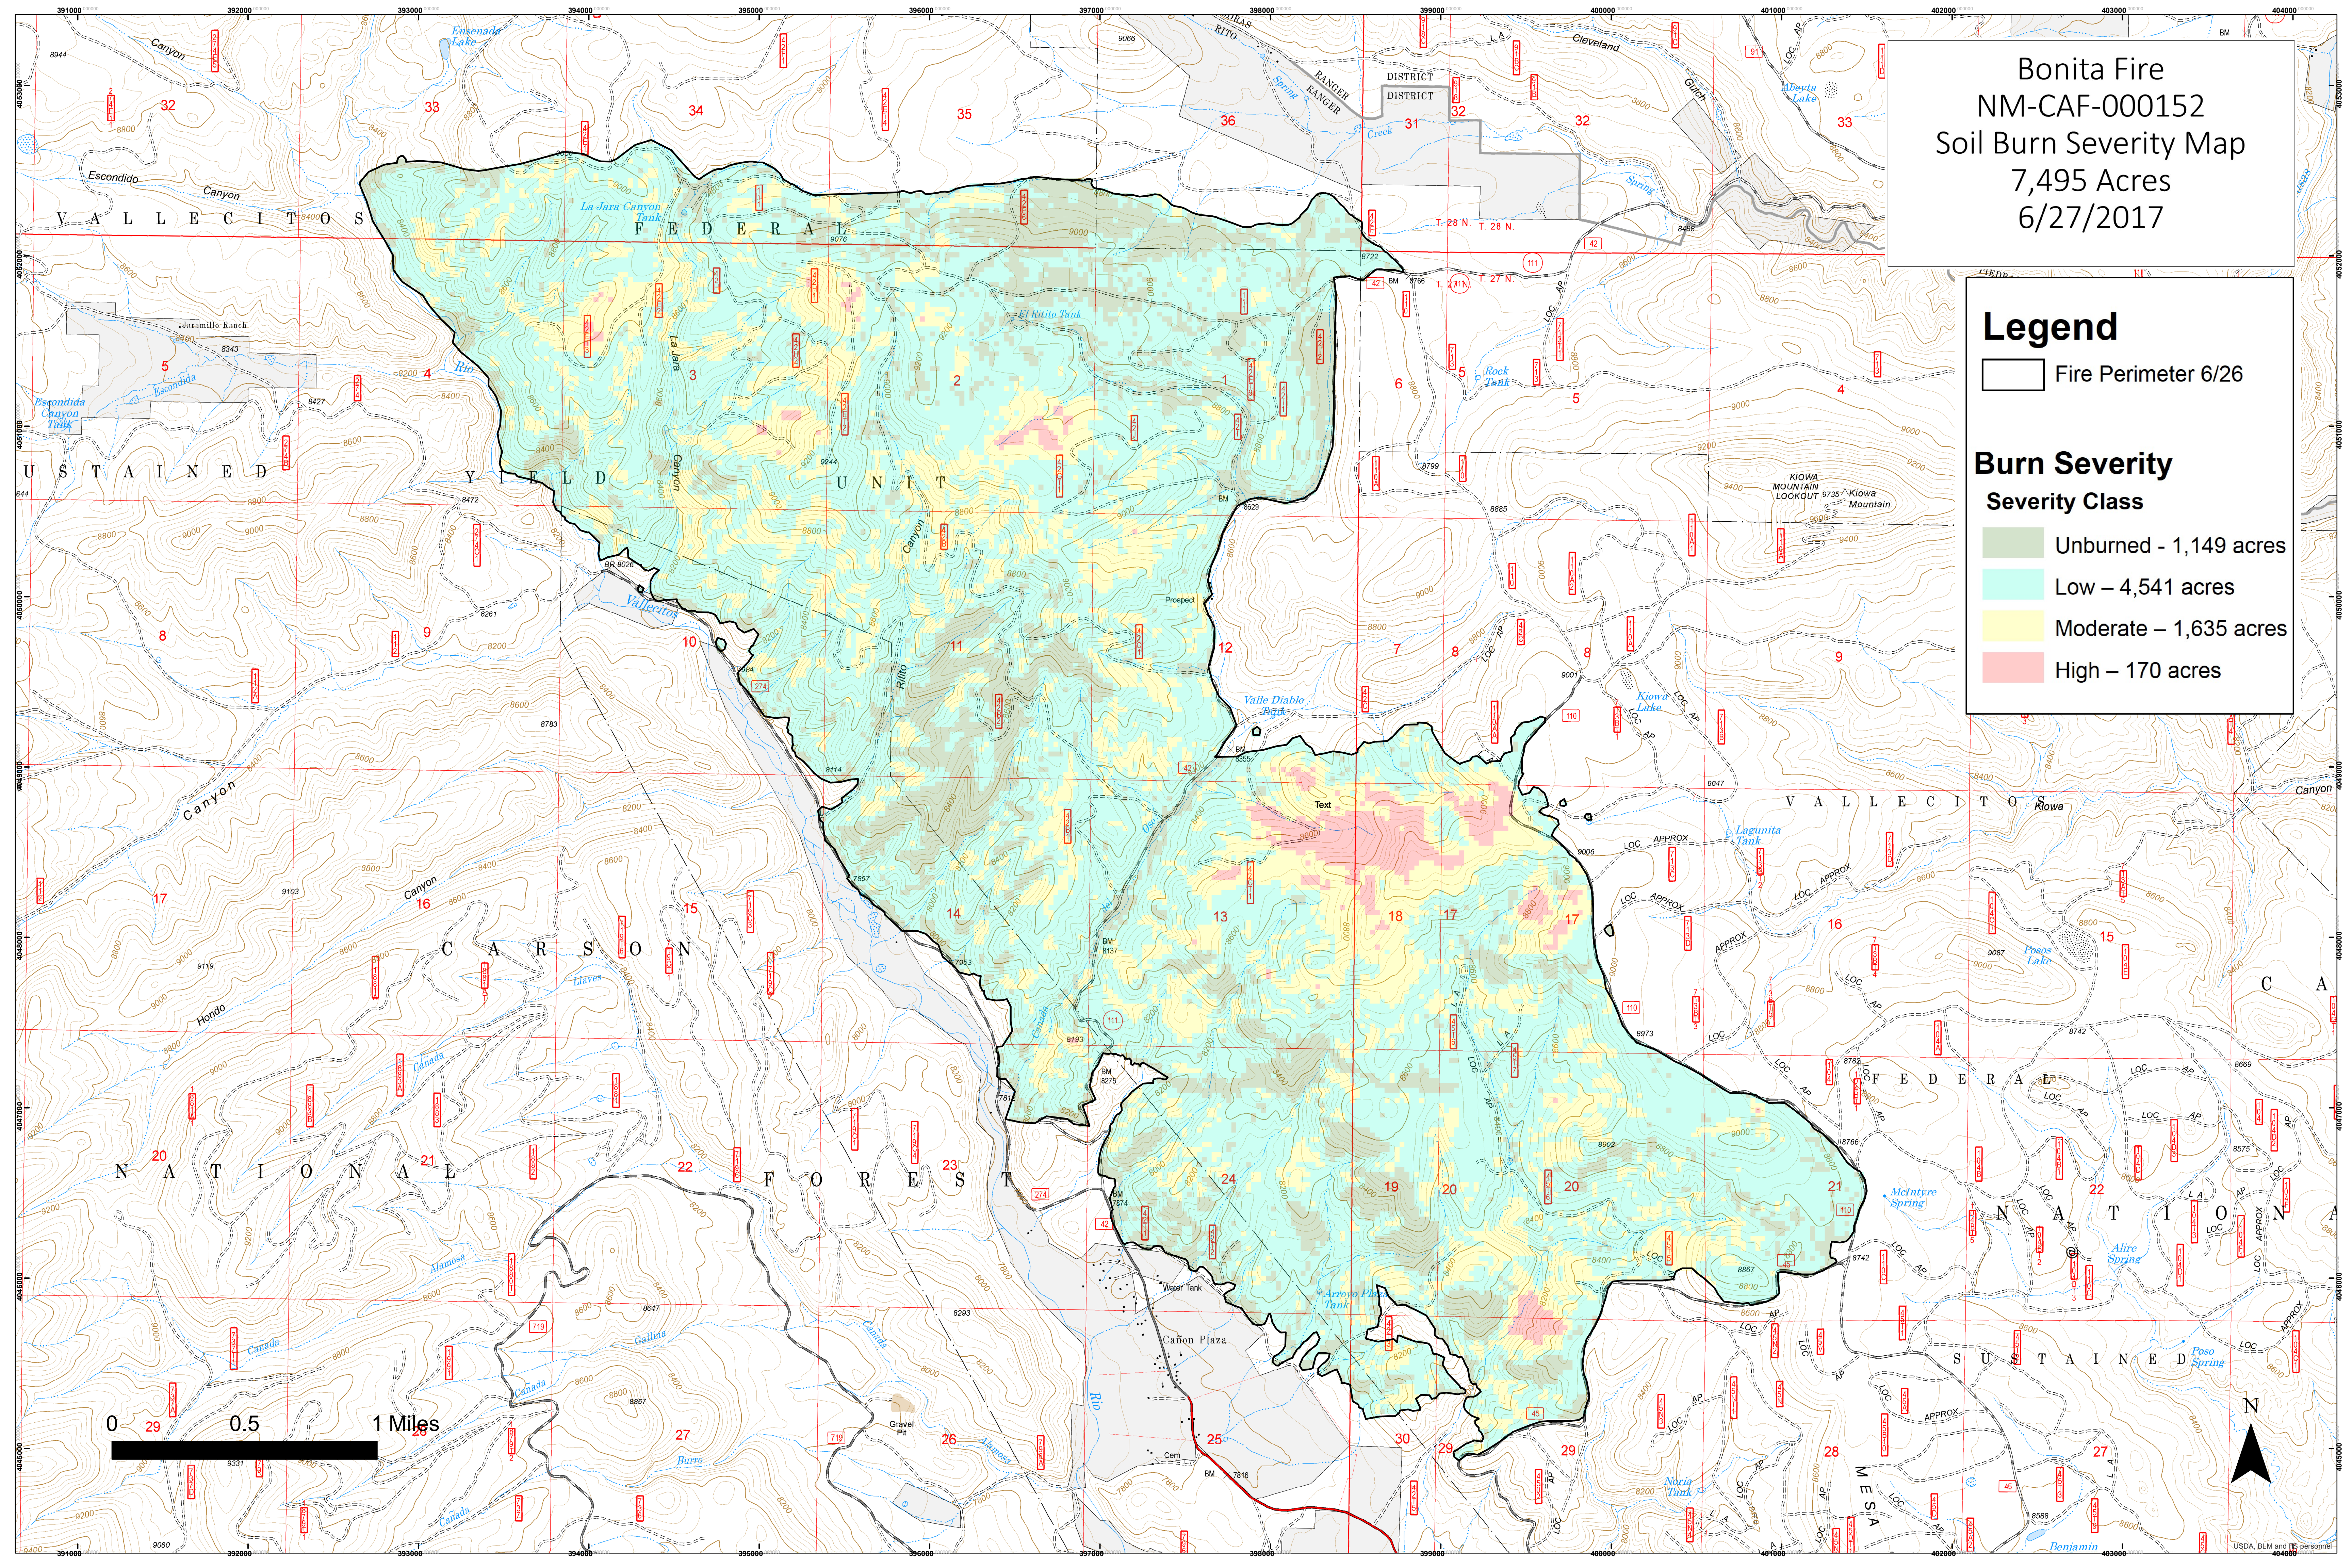

Bonita Fire
NM-CAF-000152
Soil Burn Severity Map
7,495 Acres
6/27/2017

Legend

 Fire Perimeter 6/26

Burn Severity
Severity Class

-  Unburned - 1,149 acres
-  Low - 4,541 acres
-  Moderate - 1,635 acres
-  High - 170 acres

0 0.5 1 Miles