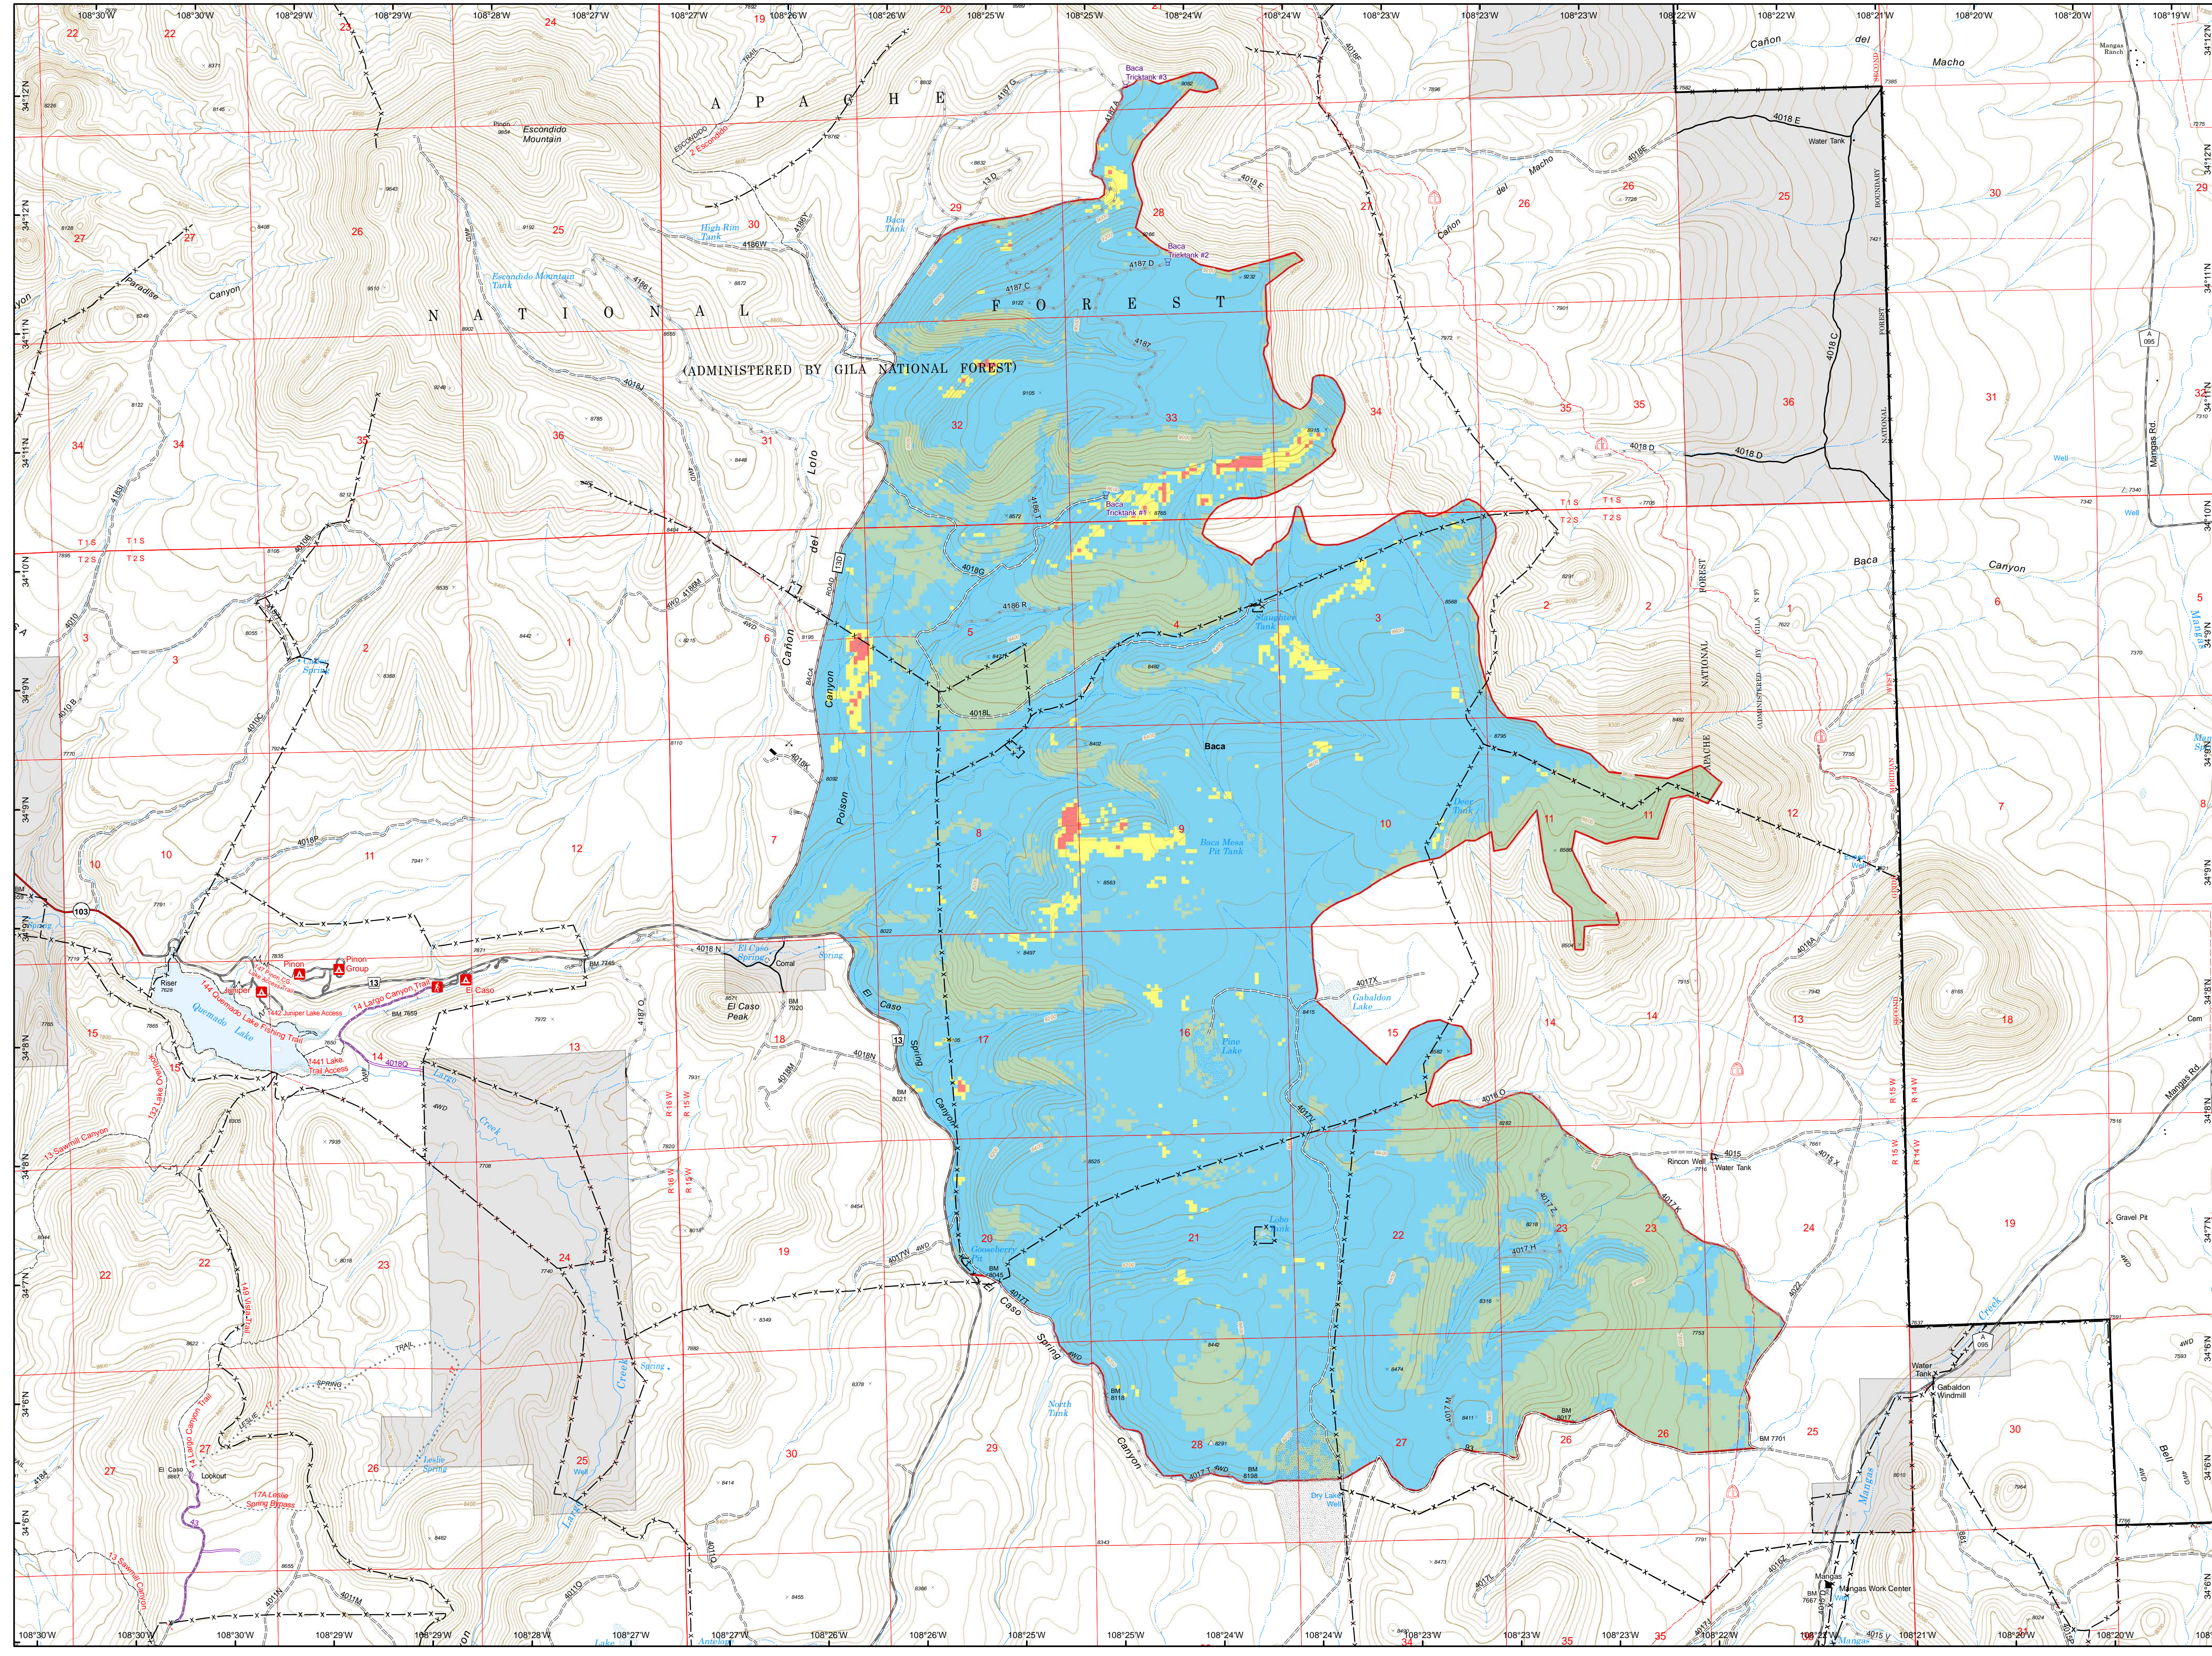

Baca Fire Soil Burn Severity (BARC 6/15/2017 Derived)

Legend

- Baca Fire Severity**
- High Severity (32 ac.-0.3%)
 - Moderate Severity (246 Ac.-2.2%)
 - Low Severity (8,003 Ac.-72.9%)
 - Unburned (2,692 ac.-24.5%)
- Other Features**
- Round Fire Perimeter
 - Tricktank or Guzzler
 - Fence
 - Non-FS Lands
- Roads & Trails**
- Highway
 - Improved Road, Gravel
 - Improved Road, Dirt
 - Private Road
 - Admin-Permit Only Road
 - Unimproved Road
 - Closed Road (Unlabeled)
 - Continental Divide NST
 - Non-Motorized Trail
 - Undeveloped-Primitive Trail
 - Abandoned Trail-Natural Decom.

Lat Long Grid
NAD 1983 Datum
Degrees Decimal Minutes

Prepared by: bgpark
Date: 8/14/2017