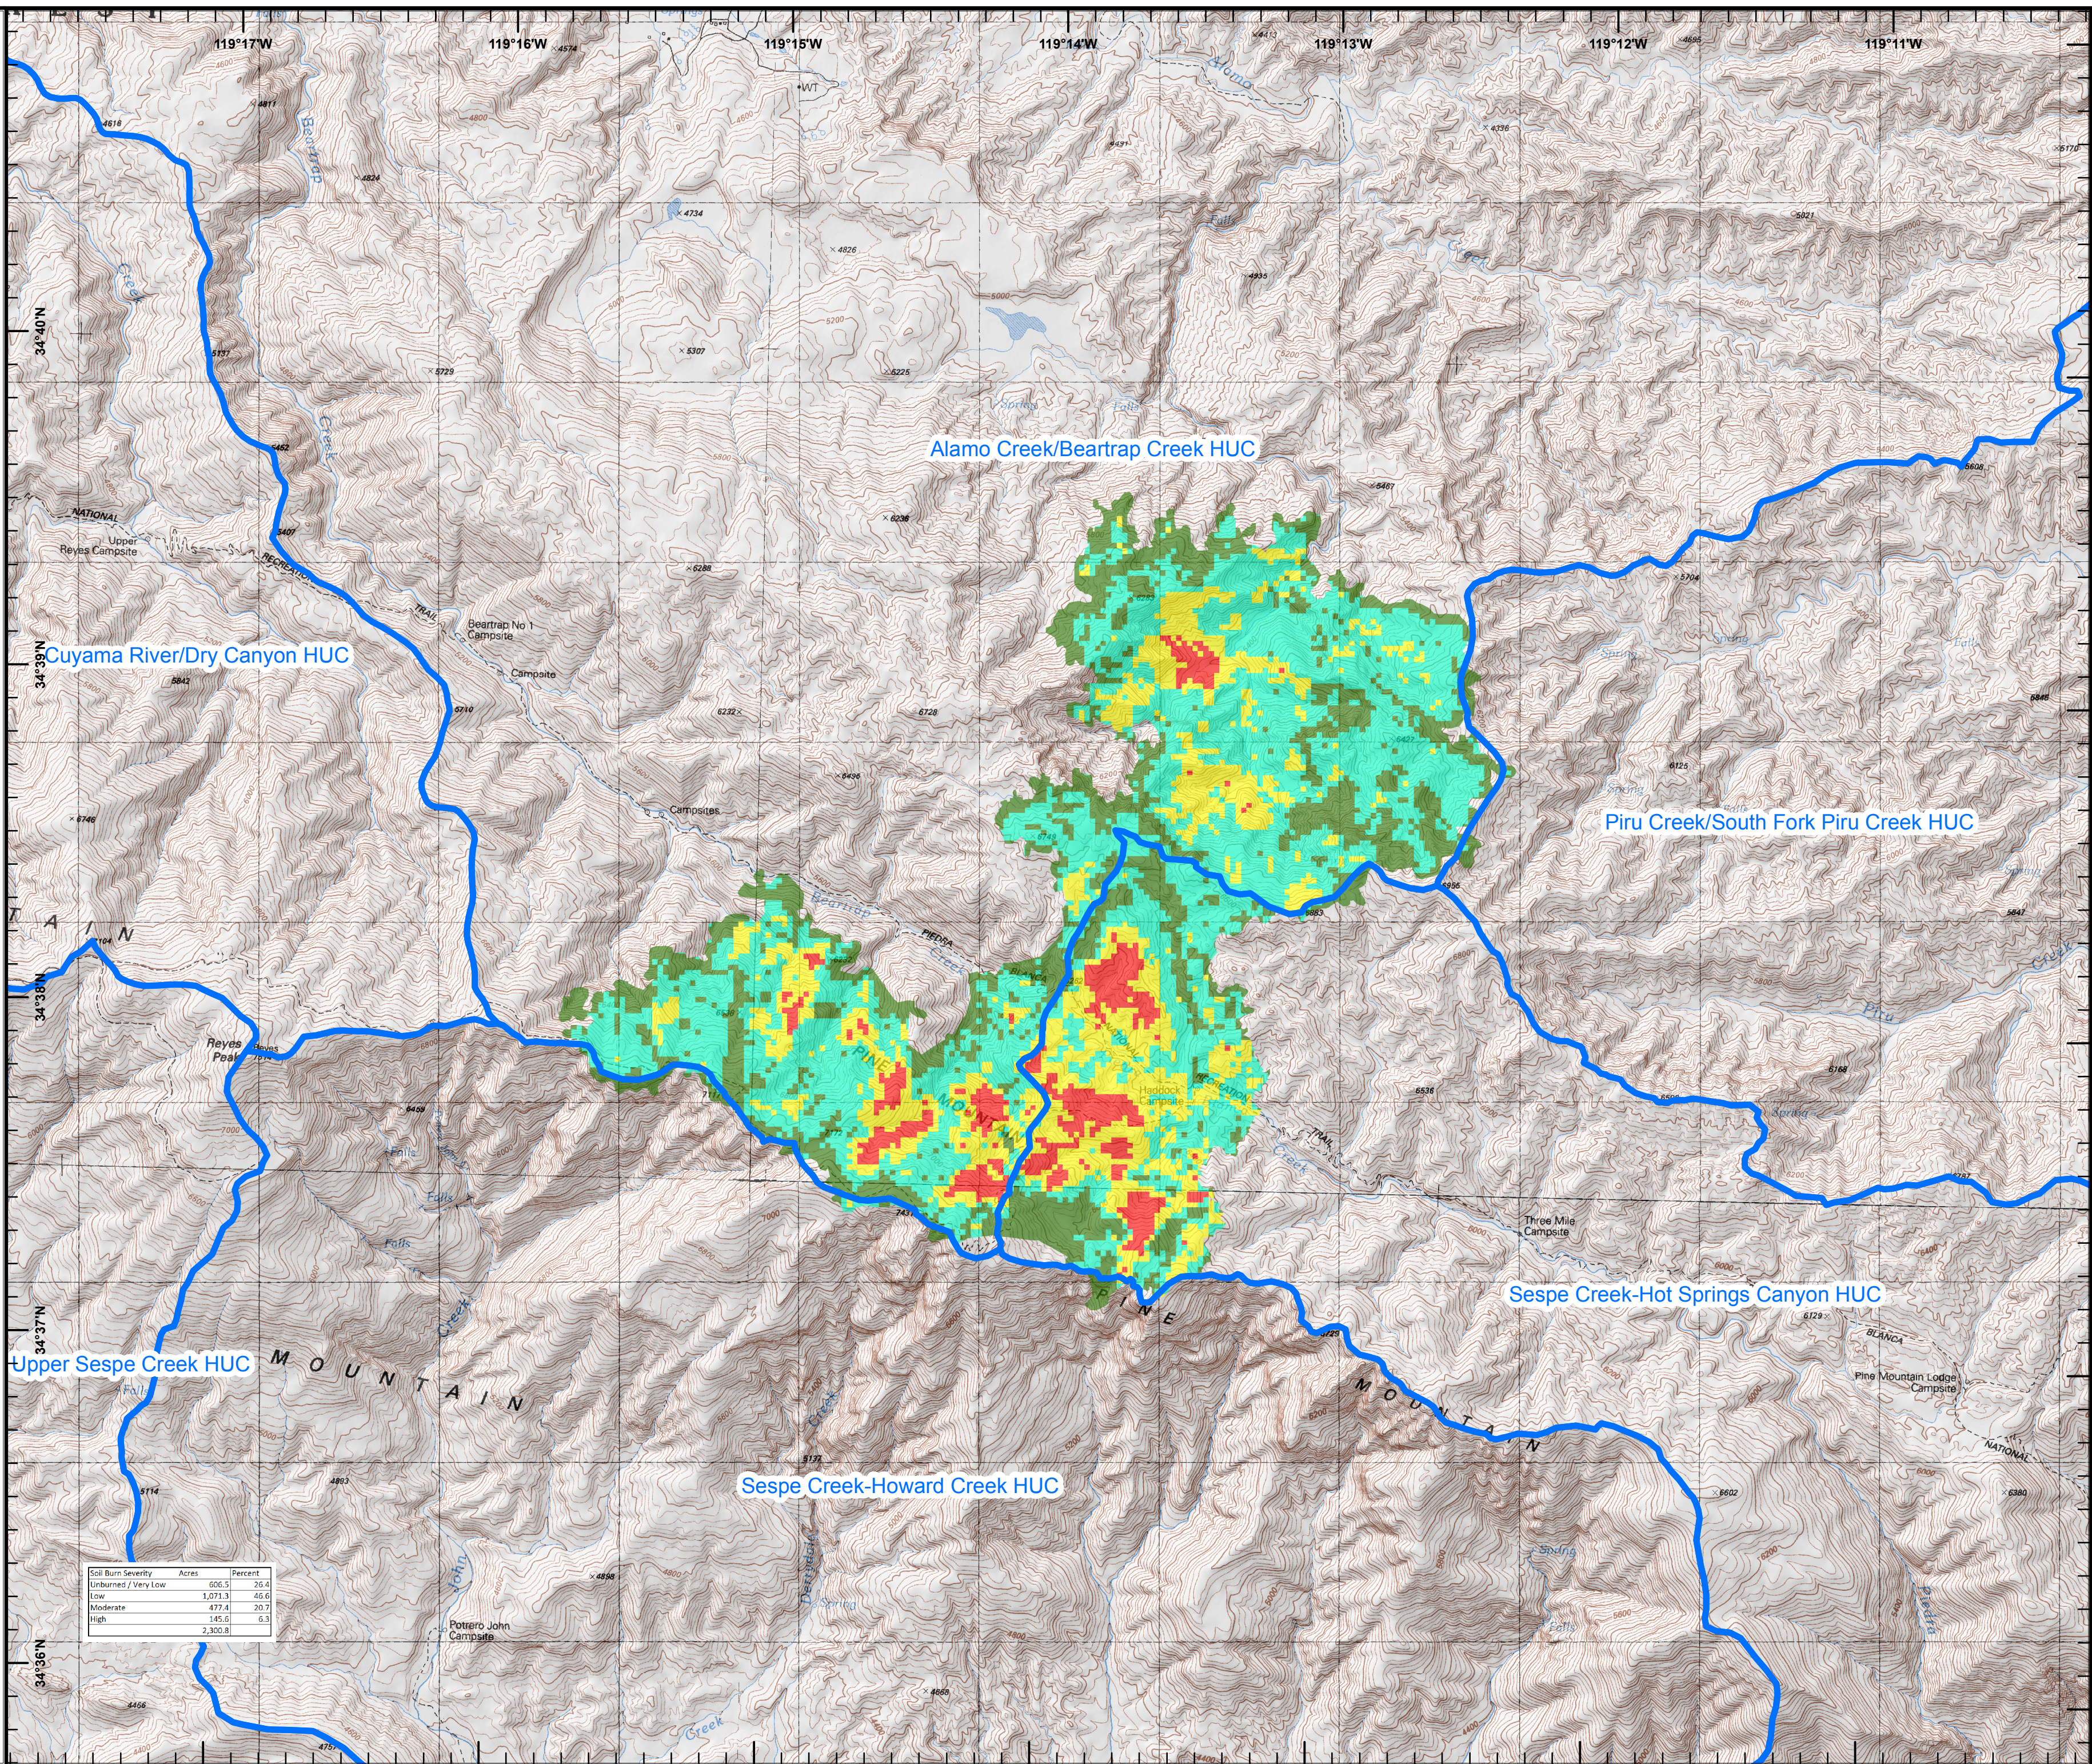

**Pine Fire
CA-LPF-001986
7/11/2016
Soil Burn Severity**

- Legend**
- Hydrologic Units
 - Soil Burn Severity**
 - Unburned / Very Low
 - Low
 - Moderate
 - High

Soil Burn Severity	Acres	Percent
Unburned / Very Low	606.5	26.4
Low	1,071.3	46.6
Moderate	477.4	20.7
High	145.6	6.3
Total	2,300.8	100.0